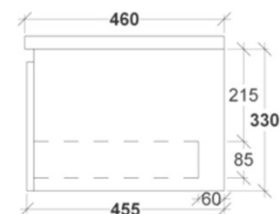

Specifications: Single Drawer