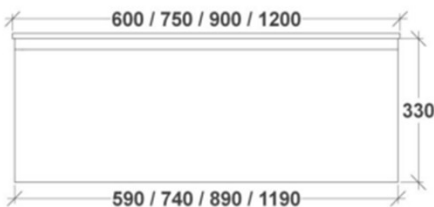

Specifications: Single Drawer